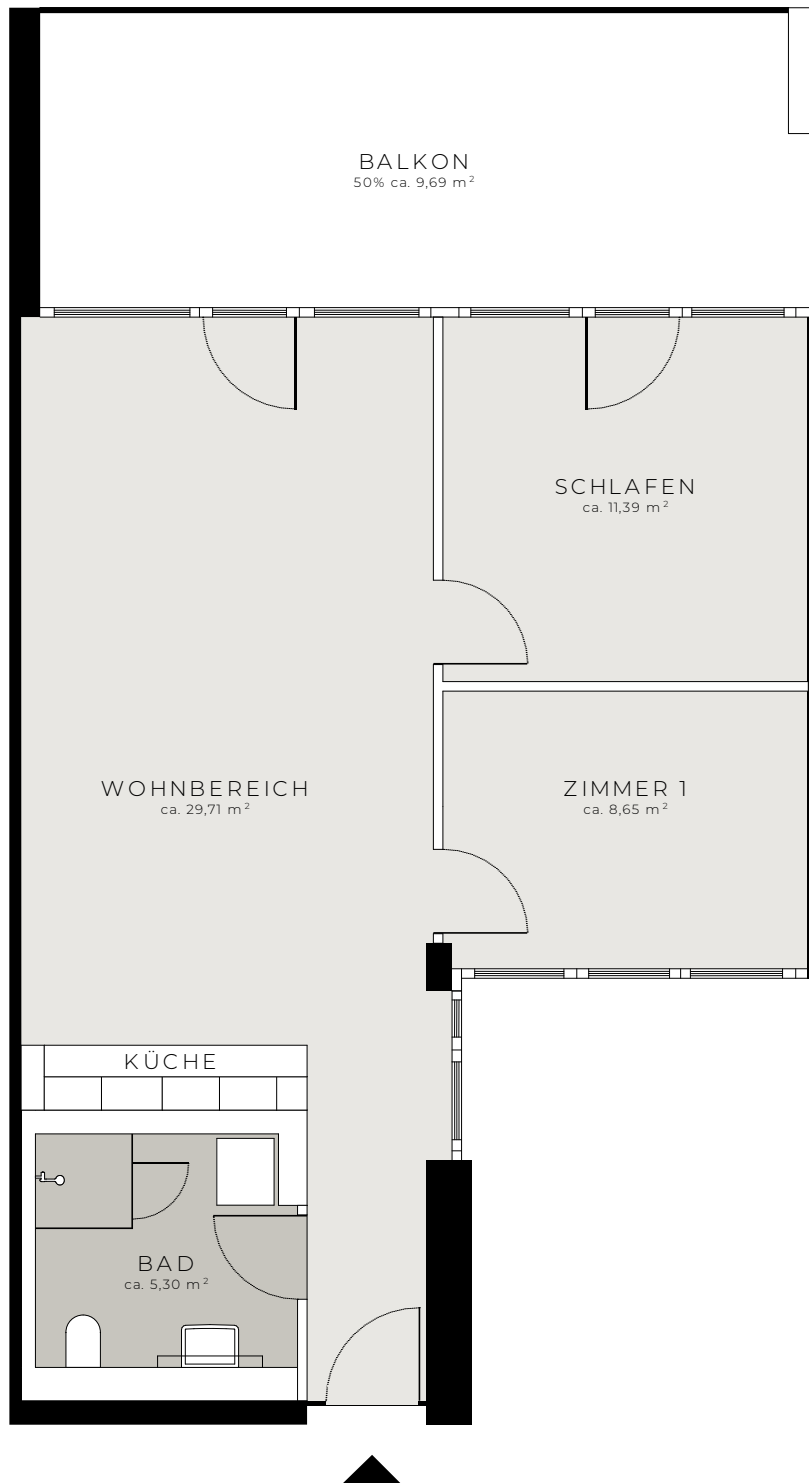

FAMILY

ab 70 m²

TYP 29
3 ZIMMER
ca. 72,65 m²

HAUS N°11 W 02.26, W 03.27, W 04.27, W 05.27

roomments.

Apartmenthouse

FAMILY

ab 80 m²

TYP 03 | BARRIEREFREI

4 ZIMMER

ca. 88,68 m²

HAUS N°11 W 00.08

HAUS N°13 W 00.03

roomments.

Apartmenthouse

FAMILY ab 80 m²

TYP 23
3,5 ZIMMER
ca. 84,80 m²

HAUS N°09 W 02.16, W 03.17, W 04.17, W 05.17

roomments.

Apartmenthouse

FAMILY ab 90 m²

TYP 26
3 ZIMMER
ca. 91,39 m²

HAUS N°09 W 02.19, W 03.20, W 04.20, W 05.20

roomments.

Apartmenthouse

FAMILY

ab 90 m²

TYP 35
3 ZIMMER
ca. 98,24 m²

HAUS N°09 W 06.09