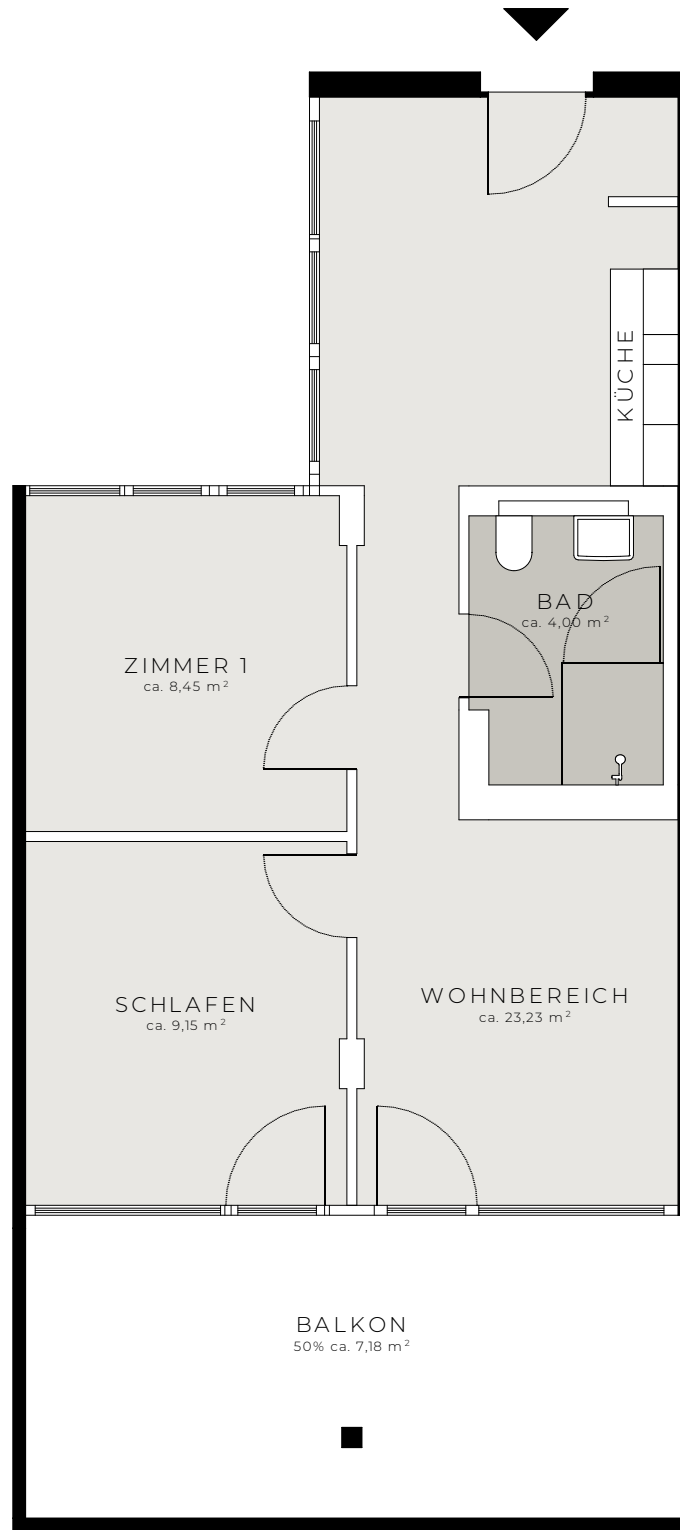

roomments.

Apartmenthouse

FAMILY

ab 60 m²

TYP 16
3 ZIMMER
ca. 68,09 m²

HAUS N°11 W 01.16, W 01.21
HAUS N°13 W 01.26

roomments.

Apartmenthouse

FAMILY ab 60 m²

TYP 16.1
3 ZIMMER
ca. 68,09 m²

HAUS N°13 W 01.25

roomments.

Apartmenthouse

FAMILY

ab 60 m²

TYP 18
3 ZIMMER
ca. 67,89 m²

HAUS N°11 W 01.20

roomments.

Apartmenthouse

FAMILY ab 60 m²

TYP 30
3 ZIMMER
ca. 60,88 m²

HAUS N°13 W 06.01

roomments.

Apartmenthouse