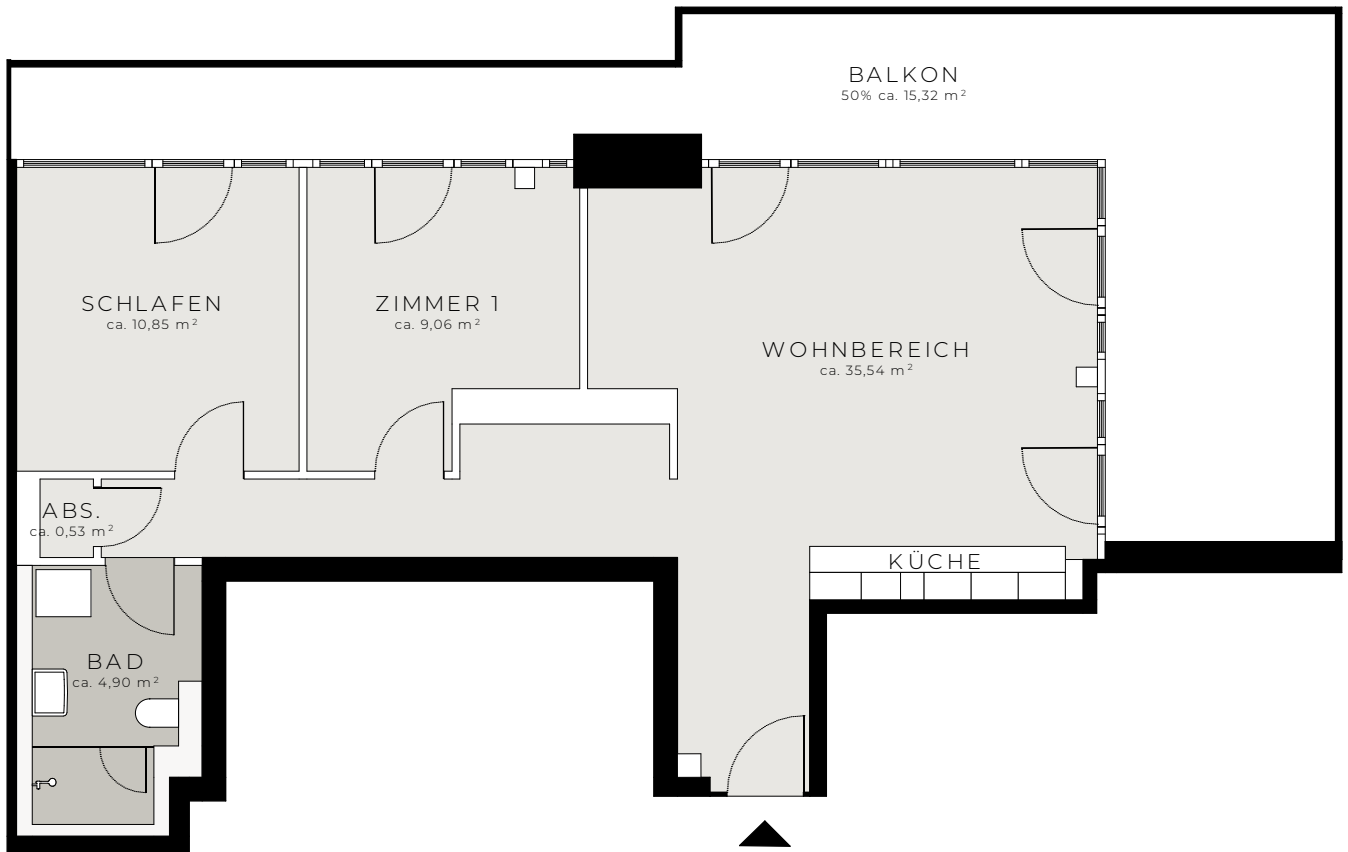

FAMILY

ab 70 m²

TYP 29
3 ZIMMER
ca. 72,65 m²

HAUS N°11 W 02.26, W 03.27, W 04.27, W 05.27

roomments.

Apartmenthouse

FAMILY

ab 80 m²

TYP 03 | BARRIEREFREI

4 ZIMMER

ca. 88,68 m²

HAUS N°11 W 00.08

HAUS N°13 W 00.03

roomments.

Apartmenthouse

FAMILY ab 80 m²

TYP 23
3,5 ZIMMER
ca. 84,80 m²

HAUS N°09 W 02.16, W 03.17, W 04.17, W 05.17

roomments.

Apartmenthouse

FAMILY ab 90 m²

TYP 26
3 ZIMMER
ca. 91,39 m²

HAUS N°09 W 02.19, W 03.20, W 04.20, W 05.20

roomments.

Apartmenthouse

FAMILY

ab 90 m²

TYP 35
3 ZIMMER
ca. 98,24 m²

HAUS N°09 W 06.09